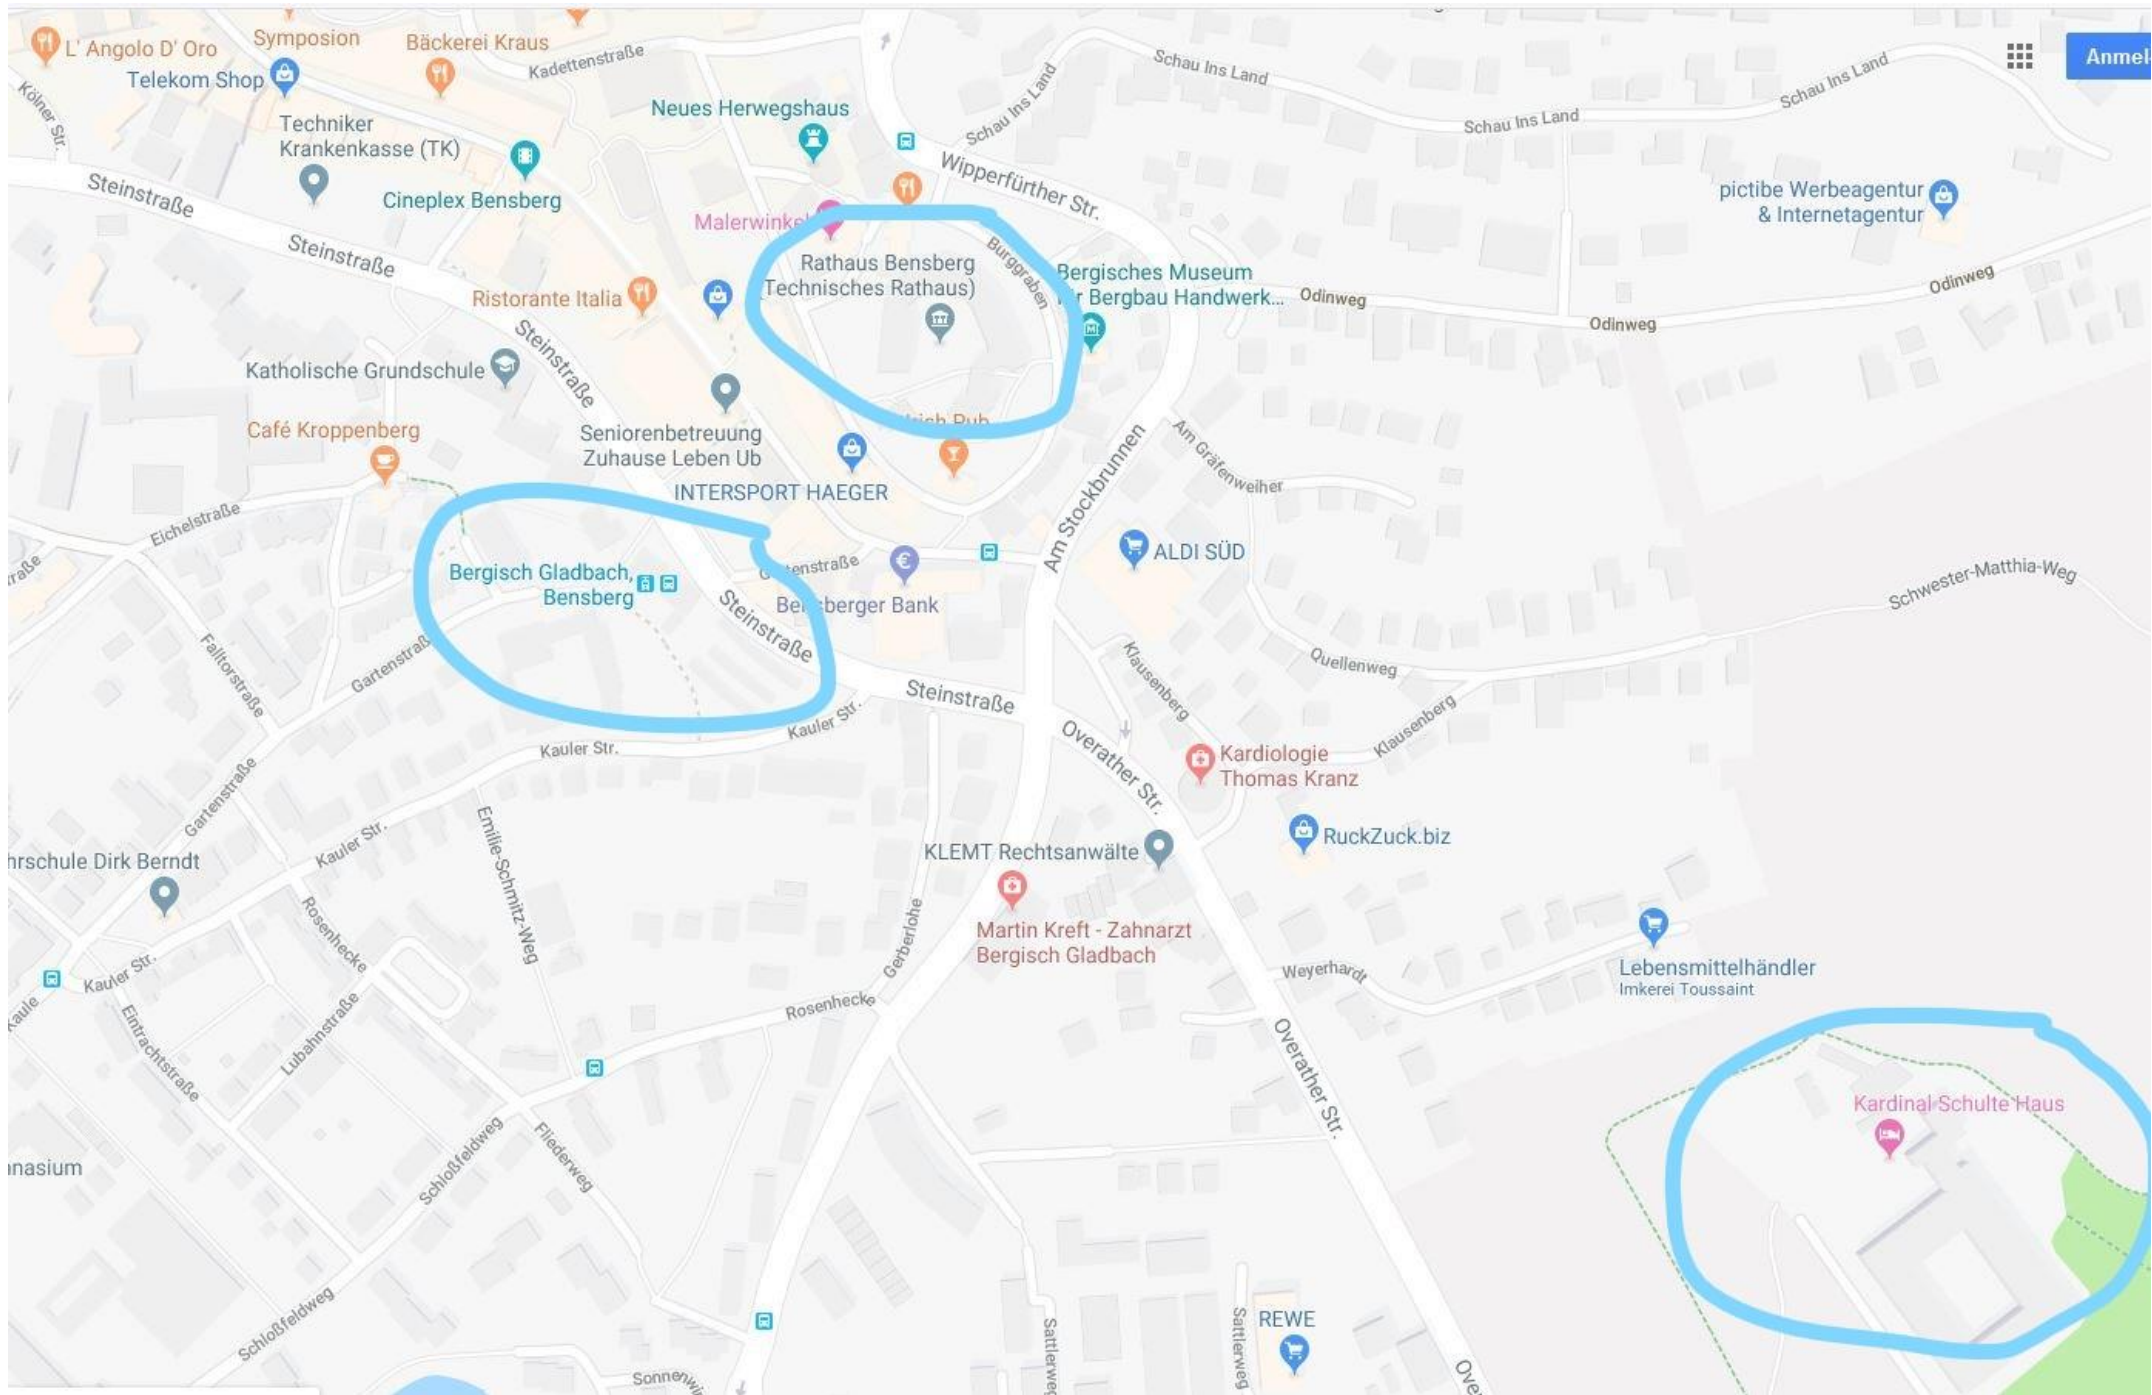

1. School of Music – Langemarckweg 14

2. Central Station of Bergisch Gladbach (S11 train to Cologne, bus lines) - Stationsstraße

The bus line 227 runs from the hotel (station Thomas Morus Akademie) to the City Center and the School of Music (station Langemarckweg). All locations in Bensberg (see the page below) are reachable by foot within minutes.

1. Bus/train station Bensberg: Corner Steinstraße/Kauler Straße 2. Town Hall Bensberg: Wilhelm-Wagener-Platz 3. Hotel „Kardinal Schule Haus“ – Overather Straße 51-53